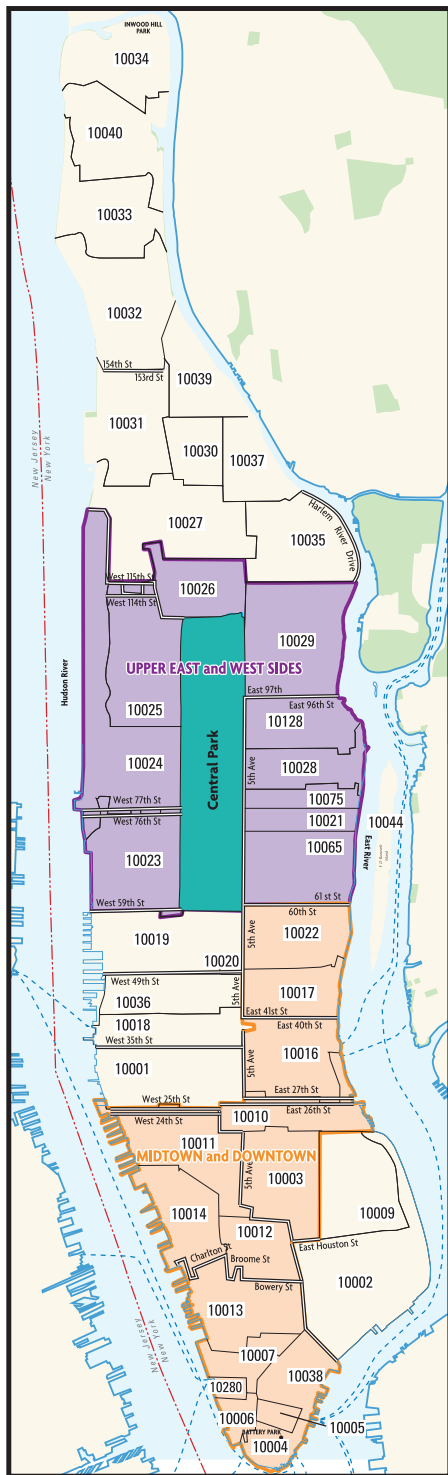

Manhattan, NY Demographics

TARGET THE SHOPPERS IN THIS MARKET

reFresh reCharge reNew™ is mailed to households with the following average demographics:

Market	Midtown & Downtown	Upper East & West Sides
Average Age ¹	43	45
Average Income ¹	\$ 193,523	\$ 215,521
# in Household ¹	1.5	1.8
Average Home Value ¹	\$ 760,263	\$ 963,739
Mail Quantity ²	50,000	50,000

1. Demographic data from infoUSA, 2007.

2. Mail Quantity figures are based on the total number of copies scheduled for mailing based on prior experience and continuing business and market analysis. Actual number of magazines mailed may vary and is subject to change without notice. It is possible not all magazines printed will be mailed.